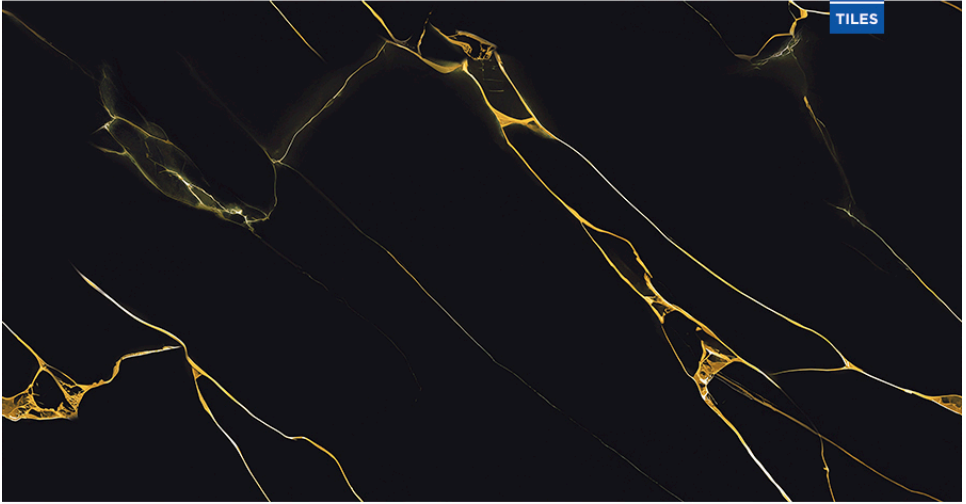

HI-GLOSS

COLLECTION

www.rudrakshaceramic.com

PG
VT
TILES

ROLEX GOLD